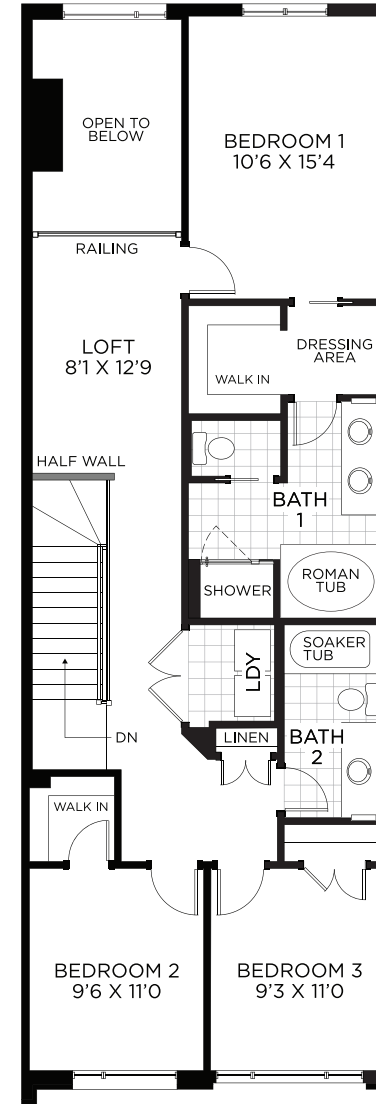

Interior Unit - Town

Atlantis

2,326 sq.ft.

Basement
Finished Area 413 sq.ft.

Ground Floor

Bedroom Floor