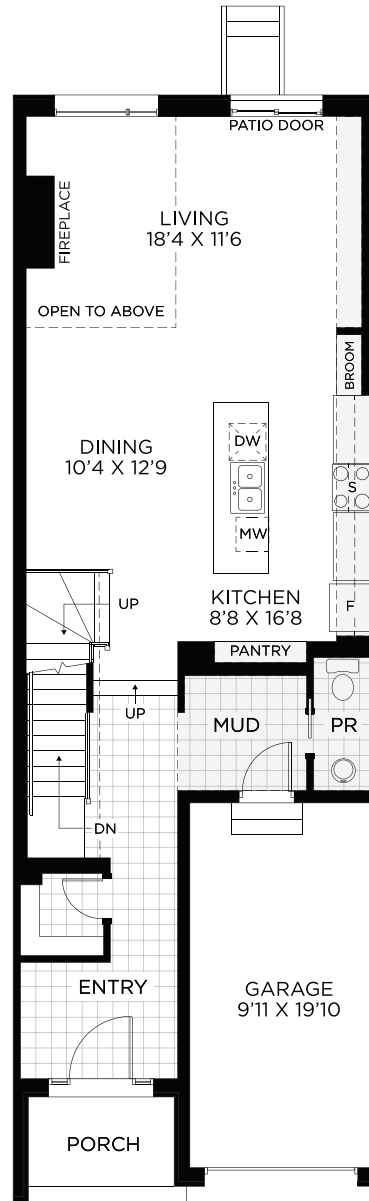

Interior Unit - Town

Atlantis

2,326 sq.ft.

Basement
Finished Area 413 sq.ft.

Ground Floor

Bedroom Floor