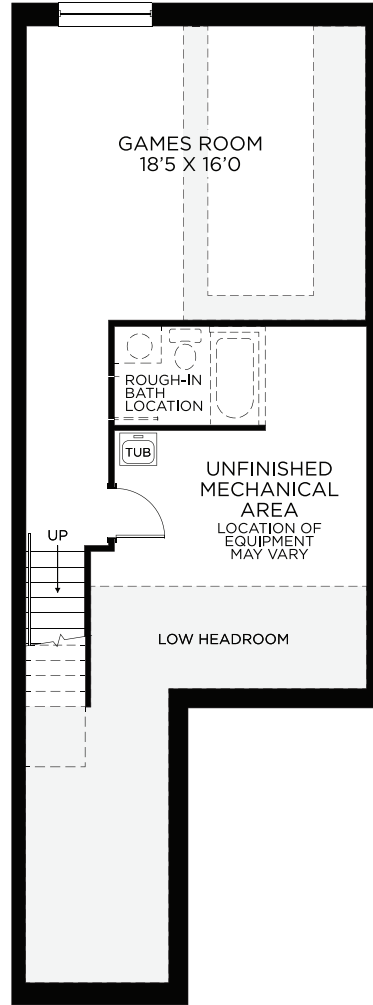

Interior Unit - Town

Atlantis

2,326 sq.ft.

Basement
Finished Area 413 sq.ft.

Ground Floor

Bedroom Floor