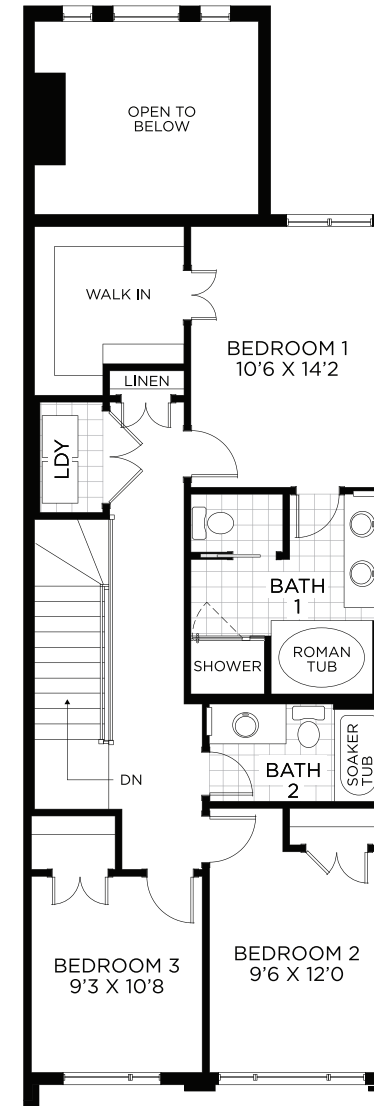

Basement
Finished Area 330 sq.ft.

Ground Floor

Bedroom Floor

OPT. Bedroom Floor
Luxury 4PC Bath 1