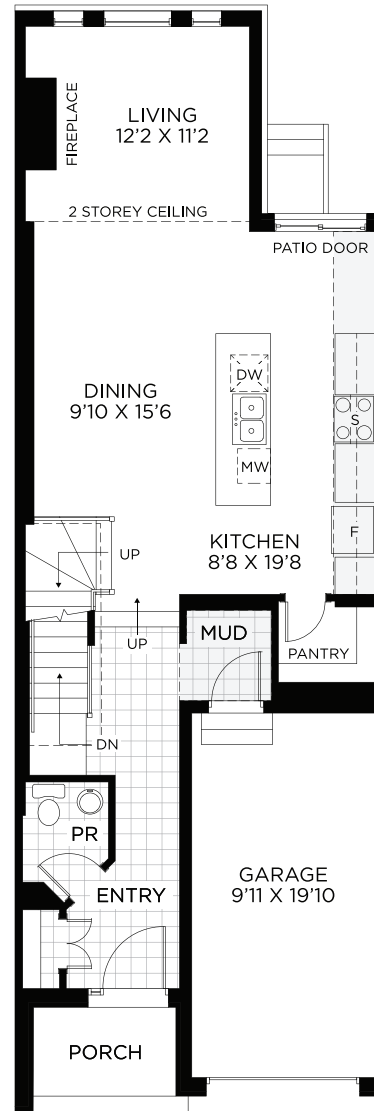

Basement
Finished Area 330 sq.ft.

Ground Floor

Bedroom Floor

OPT. Bedroom Floor
Luxury 4PC Bath 1