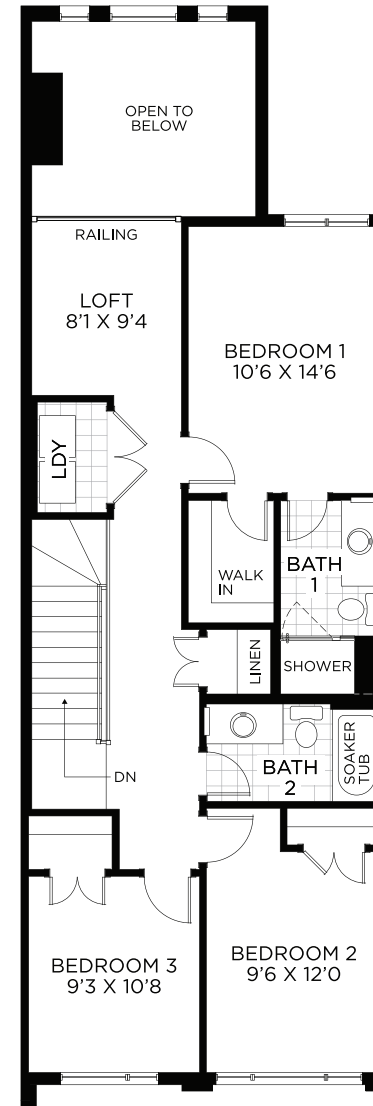

Basement
Finished Area 330 sq.ft.

Ground Floor

Bedroom Floor

OPT. Bedroom Floor
Luxury 4PC Bath 1