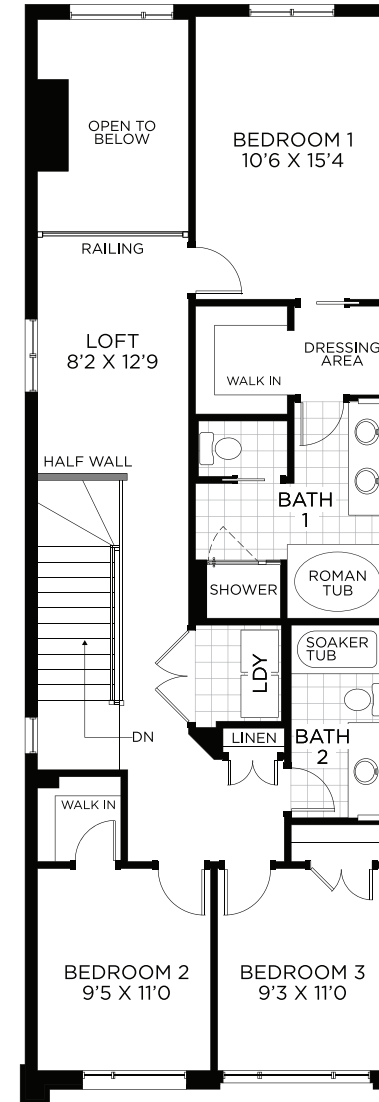

End Unit - Town

# Atlantis

2,326 sq.ft.

Basement  
Finished Area 413 sq.ft.

Ground Floor

Bedroom Floor