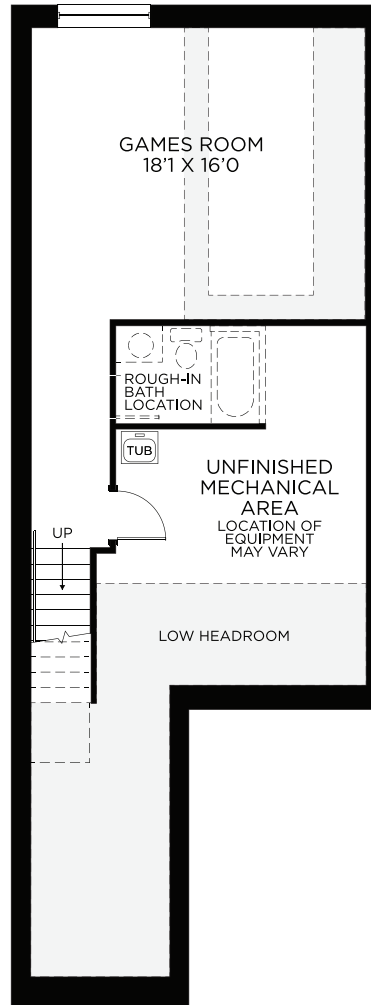

End Unit - Town

# Atlantis

2,326 sq.ft.

Basement  
Finished Area 413 sq.ft.

Ground Floor

Bedroom Floor