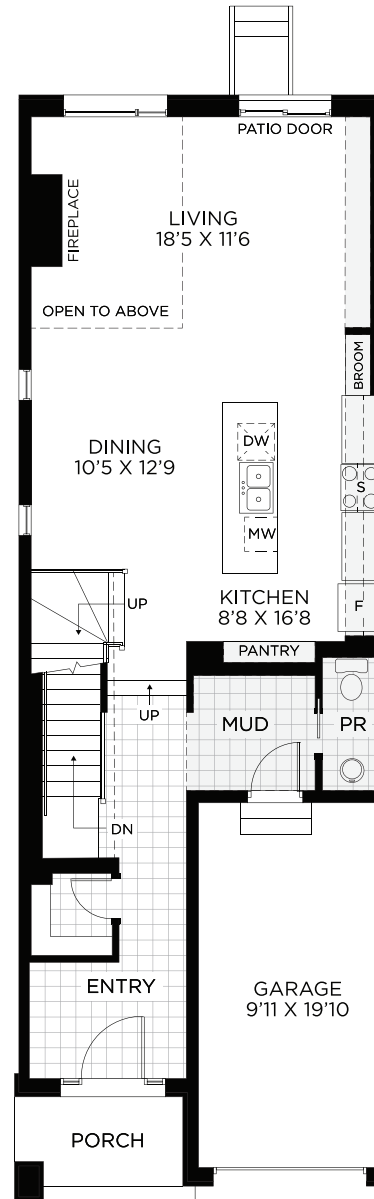

End Unit - Town

# Atlantis

2,326 sq.ft.

Basement  
Finished Area 413 sq.ft.

Ground Floor

Bedroom Floor