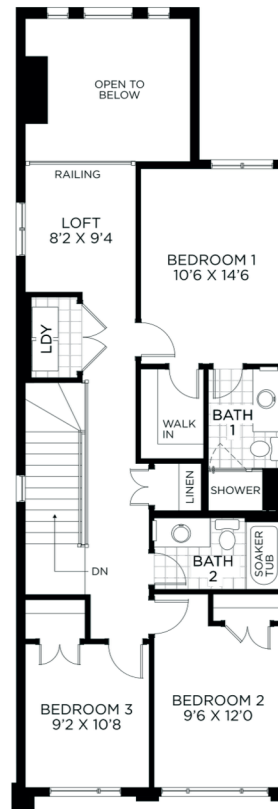

# NET ZERO READY

TOWNHOME | End Unit

ENDEAVOUR

BASEMENT

GROUND FLOOR

BEDROOM FLOOR

OPT. BEDROOM FLOOR LUXURY 4PC BATH 1

|| Illustrations are artist concepts and should be used as reference only. Plans and specifications are subject to change without notice. All dimensions are approximate. Actual usable floor space may vary from stated area. Structural/mechanical requirements may result in bulkheads, dimensional revisions and/or minor adjustments that follow Tarion regulations. Exterior steps and landings, including garage, may vary with site grading. Brick sides and rears are subject to site specifications.