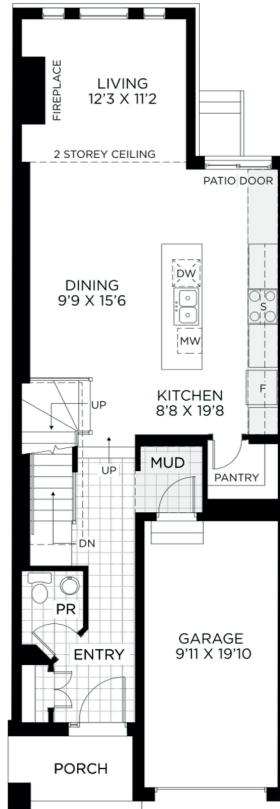

# NET ZERO READY

TOWNHOME | End Unit

ENDEAVOUR

BASEMENT

GROUND FLOOR

BEDROOM FLOOR

OPT. BEDROOM FLOOR LUXURY 4PC BATH 1

|| Illustrations are artist concepts and should be used as reference only. Plans and specifications are subject to change without notice. All dimensions are approximate. Actual usable floor space may vary from stated area. Structural/mechanical requirements may result in bulkheads, dimensional revisions and/or minor adjustments that follow Tarion regulations. Exterior steps and landings, including garage, may vary with site grading. Brick sides and rears are subject to site specifications.