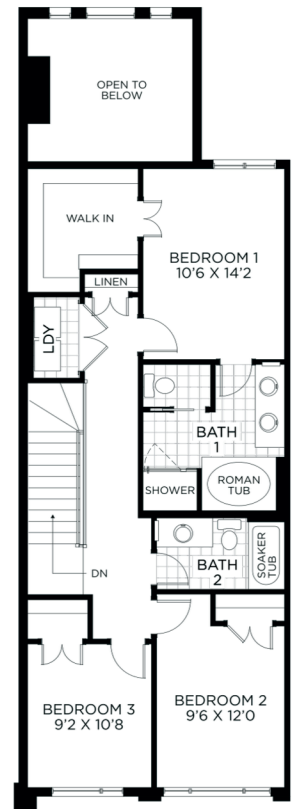

# NET ZERO READY

TOWNHOME | End Unit

ENDEAVOUR

BASEMENT

GROUND FLOOR

BEDROOM FLOOR

OPT. BEDROOM FLOOR LUXURY 4PC BATH 1

|| Illustrations are artist concepts and should be used as reference only. Plans and specifications are subject to change without notice. All dimensions are approximate. Actual usable floor space may vary from stated area. Structural/mechanical requirements may result in bulkheads, dimensional revisions and/or minor adjustments that follow Tarion regulations. Exterior steps and landings, including garage, may vary with site grading. Brick sides and rears are subject to site specifications.