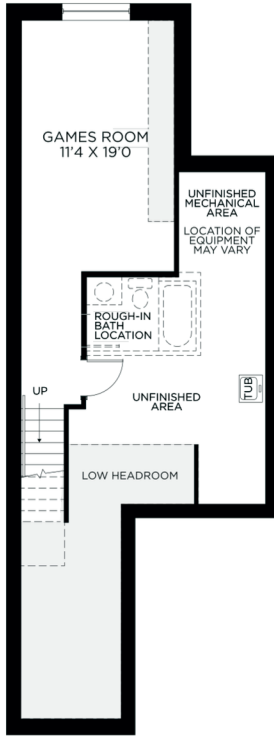

# NET ZERO READY

TOWNHOME | End Unit

ENDEAVOUR

BASEMENT

GROUND FLOOR

BEDROOM FLOOR

OPT. BEDROOM FLOOR LUXURY 4PC BATH 1

|| Illustrations are artist concepts and should be used as reference only. Plans and specifications are subject to change without notice. All dimensions are approximate. Actual usable floor space may vary from stated area. Structural/mechanical requirements may result in bulkheads, dimensional revisions and/or minor adjustments that follow Tarion regulations. Exterior steps and landings, including garage, may vary with site grading. Brick sides and rears are subject to site specifications.