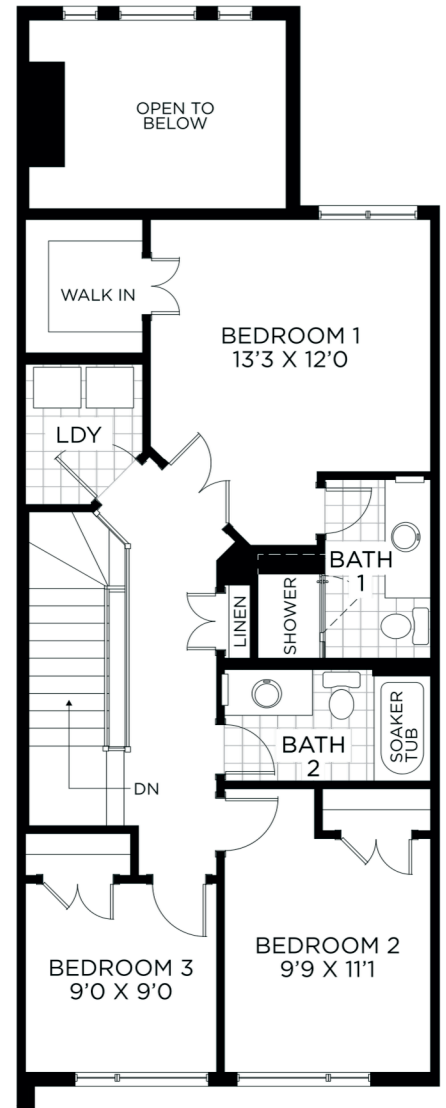

NET ZERO READY

TOWNHOME | Interior Unit

CALYPSO

BASEMENT

GROUND FLOOR

BEDROOM FLOOR