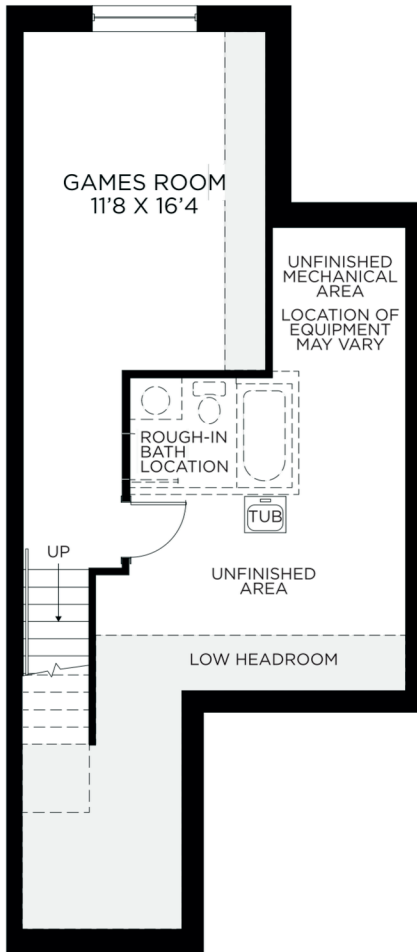

NET ZERO READY

TOWNHOME | Interior Unit

CALYPSO

BASEMENT

GROUND FLOOR

BEDROOM FLOOR